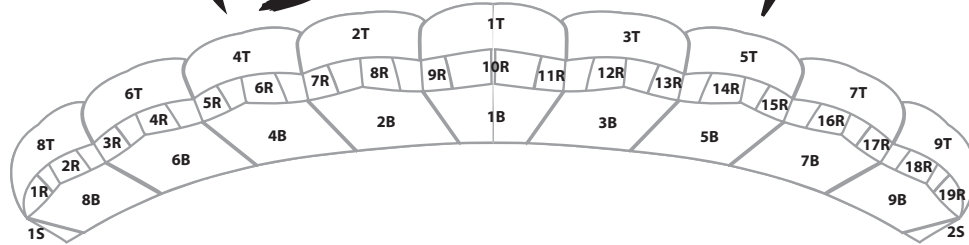

| | | | | |
|-------------|---------------------|-----|--------|-----|
| DEALER NAME | Way Cool Industries | ID# | WAYCOO | PO# |
| | | | | |

PLEASE FILL-IN FOR DROP SHIPMENTS ONLY

| | | |
|------------------|---|----------------|
| Name | | |
| Shipping Address | | |
| City | State | Zip/ City Code |
| Country | IS THIS A DROP SHIPMENT? YES <input type="checkbox"/> NO <input type="checkbox"/> | |

Who influenced your decision to buy a PD canopy (team or individual)?

SUSPENSION LINE

HMA

CONNECTOR LINKS

- Slinks (Reusable Soft Links)
- #3.5 Stainless Steel (Mini-Links)

STABILIZER COLORS

| | |
|----|---|
| 1S | <input style="width: 100%; height: 20px;" type="text"/> |
| 2S | <input style="width: 100%; height: 20px;" type="text"/> |